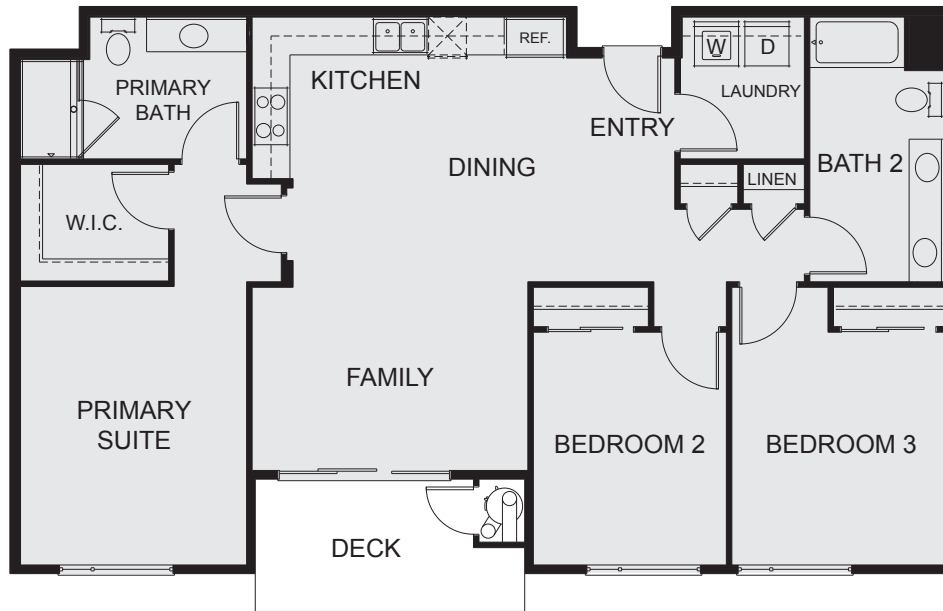

## PLAN 2

Approx. 1,407 Sq. Ft.

3 Beds | 2 Baths

SINGLE-LEVEL LIVING

29212 Mission Boulevard, Hayward, CA 94544 | [HomesBuiltForAmerica.com](http://HomesBuiltForAmerica.com) | 800.219.0084

This is not an offer to sell but is intended for information only. Any representation as to square footage is approximate. The square footage or floor areas shown in any marketing or other materials may be more or less than the actual size and square footage of the residential unit, common area, or any other portion of the project. The developer/seller reserves the right to make modifications in materials, specifications, plans, pricing, design, scheduling and delivery without prior notice. Renderings, photography, illustrations, floor plans, amenities, finishes and other information described herein are representative only and are not intended to reflect any specific feature, amenity, unit condition or view when built. The actual condition of the project, amenity or unit, when and if completed, will control. The improvements and amenities depicted are proposed only and need not be built. There is no representation or warranty that any particular improvement or amenity will be constructed or constructed as shown. No representations and warranties are made with regard to the accuracy, completeness or suitability of the information published herein. Real Estate Consulting, Sales and Marketing by Polaris Pacific - a licensed California, Arizona, Colorado, Hawaii, Oregon and Washington Broker - CA DRE #01499250.